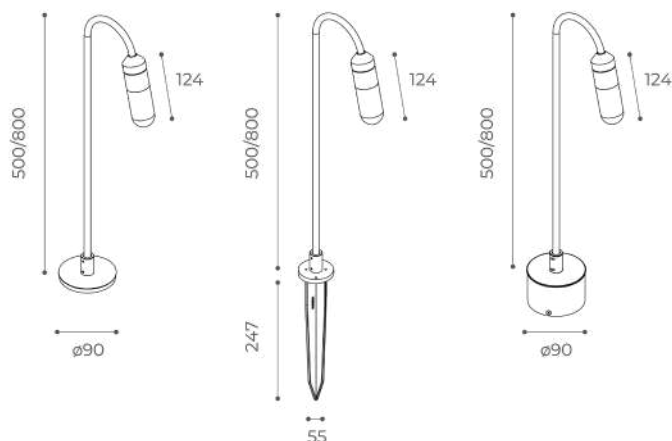

Muse Stilla Decò Bend-Shape

h500 / h800

Available finishes:

Light Source mid power led
Supply 24V / 220-240V
Dimmer only 24V (PWM)
CRI ≥90
Electrical Class II, III
IP rating 65
Application floor, ground
Diffuser sandblasted glass

Power 24V 1,5Wled
220-240V 1,5Wled 1,4We
Led Colour temp. 2700/3000K

h500

				lm	black	green
2700K 1,5Wled 1,5We	24V	III	with base	245	902032667	9020326616
			with spike	245	902032677	9020326716
1,5Wled 2,4We	220-240V	II	with base	245	902031667	9020316616

				lm	black	green
3000K 1,5Wled 1,5We	24V	III	with base	255	902012667	9020126616
			with spike	255	902012677	9020126716
1,5Wled 2,4We	220-240V	II	with base	255	902011667	9020116616

h800

				lm	black	green
2700K 1,5Wled 1,5We	24V	III	with base	245	902032687	9020326816
			with spike	245	902032697	9020326916
1,5Wled 2,4We	220-240V	II	with base	245	902031687	9020316816

				lm	black	green
3000K 1,5Wled 1,5We	24V	III	with base	255	902012687	9020126816
			with spike	255	902012697	9020126916
1,5Wled 2,4We	220-240V	II	with base	255	902011687	9020116816