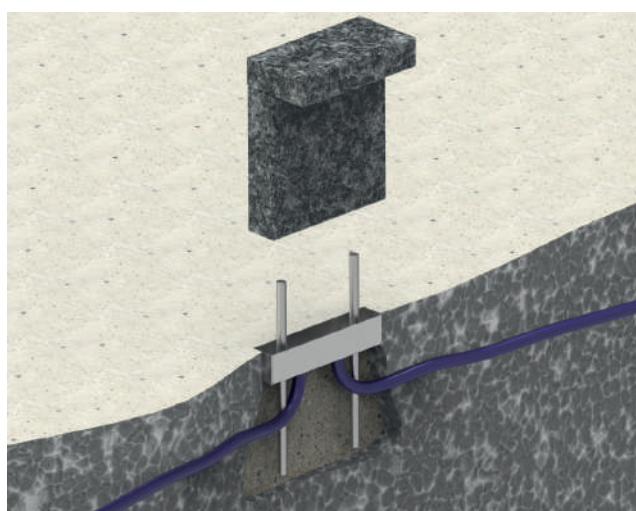

L'installazione comporta l'utilizzo dell'apposito tirafondi in acciaio INOX (fornito con l'apparecchio).

È necessario prevedere un getto di cemento sotto al prodotto per garantirne la stabilità; è bene verificare la possibilità di installazione in base alla tipologia di superficie disponibile.

Ulisse ha un peso di circa 14Kg, pertanto è indispensabile effettuare un piccolo getto in cemento per dare stabilità all'installazione ed è altresì fondamentale seguire precisamente ogni passaggio dell'installazione per garantire anche l'impatto estetico del prodotto.