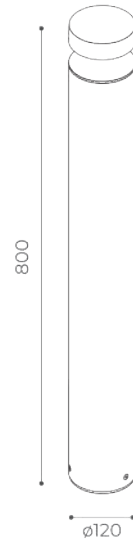

Matita

h800

Available finishes:

- white
- sand
- graphite
- aluminium
- corten
- olive green **on request*

Light Source Supply

mid power led
220-240V direct
or 220-240V power supply
included

Dimmer

upon request
for power supply version

CRI

≥80

Electrical Class

I, II

IP rating

65

Application

floor

Diffuser

transparent tempered glass

Power

10We direct / 220-240V

10WLed - 13,5We

Led Colour temp.

2700K/3000K