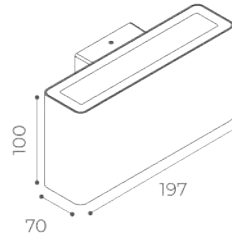

Divar

wall double emission h100

Available finishes:

- white
- sand
- graphite
- aluminium
- corten
- olive green

Light Source mid power led
Supply 220-240V
Dimmer upon request
CRI ≥80
IP rating IP65
Electrical Class I
Application wall
Diffuser sandblasted

Power 220-240V 2x5,7W led 14,4We
Led Colour temp. 2700K / 3000K