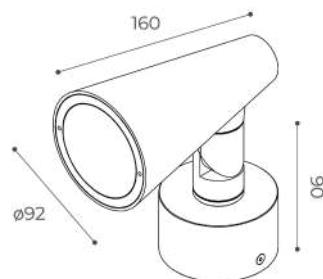

**Flat Top Snap**

Provide even illumination enter to edge. It allows to obtain a square light beam.

- 25°x25° code **9087**

Lumen transmissivity: 90%

Diameter: 50mm. **Thickness:** 2mm

Magnetic attach force: 0.6N

**Louver Snap**

Eliminates high angle glare.

- Cutoff angle 40° code **9088**

Diameter: 51,1mm. **Thickness:** 9mm

Magnetic attach force: 0.6N

Ster Spot Base

base

Available finishes: