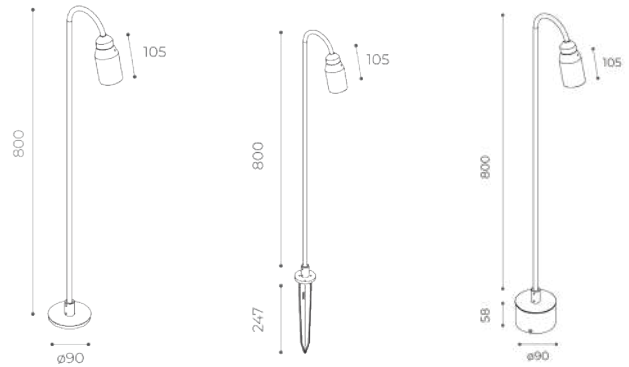

Muse Spot 03 Bend-Shape Stem

h800

Available finishes:

Light Source power led
Supply 24V / 220-240V
Dimmer only 24V (PWM)
CRI ≥80
Electrical Class II, III
IP rating 65
Application ground
Diffuser transparent tempered glass

Power 24V 5,8Wled - 6,3We
220-240V 5,8Wled - 8,6We
Led Colour temp. 2700/3000K

WITH BASE

					lm		black	green
2700K 5,8Wled 6,3We	24V	III	▲ 10°	243	with honeycomb	90203211911	90203211916	
			▲ 10°	405	without honeycomb	90203212011	90203212016	
			▲ 26°	251	with honeycomb	9020325511	9020325516	
			▲ 26°	432	without honeycomb	9020325611	9020325616	
			▲ 52°	135	with honeycomb	9020325911	9020325916	
			▲ 52°	409	without honeycomb	9020326011	9020326016	
2700K 5,8Wled 6,3We	220-240V	II	▲ 10°	243	with honeycomb	90203111911	90203111916	
			▲ 10°	405	without honeycomb	90203112011	90203112016	
			▲ 26°	251	with honeycomb	9020315511	9020315516	
			▲ 26°	432	without honeycomb	9020315611	9020315616	
			▲ 52°	135	with honeycomb	9020315911	9020315916	
			▲ 52°	409	without honeycomb	9020316011	9020316016	
3000K 5,8Wled 6,3We	24V	III	▲ 10°	253	with honeycomb	90201211911	90201211916	
			▲ 10°	422	without honeycomb	90201212011	90201212016	
			▲ 26°	264	with honeycomb	9020125511	9020125516	
			▲ 26°	455	without honeycomb	9020125611	9020125616	
			▲ 52°	142	with honeycomb	9020125911	9020125916	
			▲ 52°	431	without honeycomb	9020126011	9020126016	
3000K 5,8Wled 6,3We	220-240V	II	▲ 10°	253	with honeycomb	90201111911	90201111916	
			▲ 10°	422	without honeycomb	90201112011	90201112016	
			▲ 26°	264	with honeycomb	9020115511	9020115516	
			▲ 26°	455	without honeycomb	9020115611	9020115616	
			▲ 52°	142	with honeycomb	9020115911	9020115916	
			▲ 52°	431	without honeycomb	9020116011	9020116016	

WITH SPIKE

					lm		black	green
2700K 5,8Wled 6,3We	24V	III	▲ 10°	243	with honeycomb	90203212111	90203212116	
			▲ 10°	405	without honeycomb	90203212211	90203212216	
			▲ 26°	251	with honeycomb	9020315711	9020315716	
			▲ 26°	432	without honeycomb	9020325811	9020325816	
			▲ 52°	135	with honeycomb	9020326111	9020326116	
			▲ 52°	409	without honeycomb	9020326211	9020326216	
3000K 5,8Wled 6,3We	24V	III	▲ 10°	253	with honeycomb	90201212111	90201212116	
			▲ 10°	422	without honeycomb	90201212211	90201212216	
			▲ 26°	264	with honeycomb	9020125711	9020125716	
			▲ 26°	455	without honeycomb	9020125811	9020125816	
			▲ 52°	142	with honeycomb	9020126111	9020126116	
			▲ 52°	431	without honeycomb	9020126211	9020126216