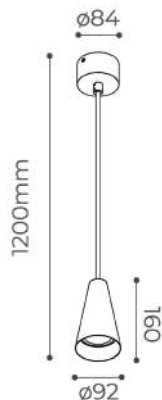

Ster Stem Suspension

1200mm