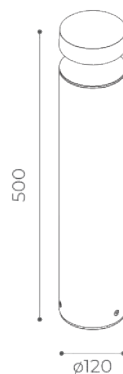

Matita

h500

Available finishes:

- white
- sand
- graphite
- aluminium
- corten
- olive green **on request*

Light Source Supply

mid power led
220-240V direct
or 220-240V power supply
included

Dimmer

upon request
for power supply version

CRI

≥80

Electrical Class

I, II

IP rating

65

Application

floor

Diffuser

transparent tempered glass

Power

10We direct / 220-240V

10WLed - 13,5We

Led Colour temp.

2700K/3000K