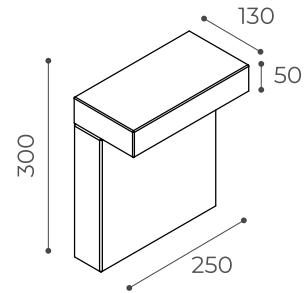

Disponibile con LED CRI≥80 in colorazione 2700K/3000K, alimentazione integrata o 24V (dimmabile pwm) 10W.

Ulisse

h300

Available finishes:

Light Source mid power led
Supply 24V / 220-240V
Dimmer only 24V (PWM)
CRI ≥80
IP rating IP66
Electrical Class III, I
Application ground
Diffuser sandblasted tempered glass