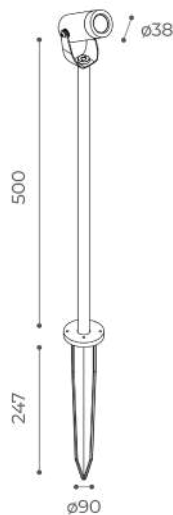

Dx Ø38 Stem Spike h.500

18° | 36°

Available finishes:

Light Source power led
Supply 24V
Dimmer PWM
CRI ≥80
IP rating IP65
Electrical Class III
Application ground
Diffuser transparent glass

Power 24V 2Wled - 3We
Led Colour temp. 2700K / 3000K

		fascio	lm	aluminium	bronze	black	green
2700K 2Wled 3We	24V	▲ 18°with honeycomb	98	900432076	900432079	900432077	9004320716
		▲ 36°with honeycomb	74	900432106	900432109	900432107	9004321016
		▲ 18°without honeycomb	103	900432266	900432269	900432267	9004322616
		▲ 36°	222	900432296	900432299	900432297	9004322916

		fascio	lm	aluminium	bronze	black	green
3000K 2Wled 3We	24V	▲ 18°with honeycomb	103	900412076	900412079	900412077	9004120716
		▲ 36°with honeycomb	78	900412106	900412109	900412107	9004121016
		▲ 18°without honeycomb	178	900412266	900412269	900412267	9004122616
		▲ 36°without honeycomb	234	900412296	900412299	900412297	9004122916