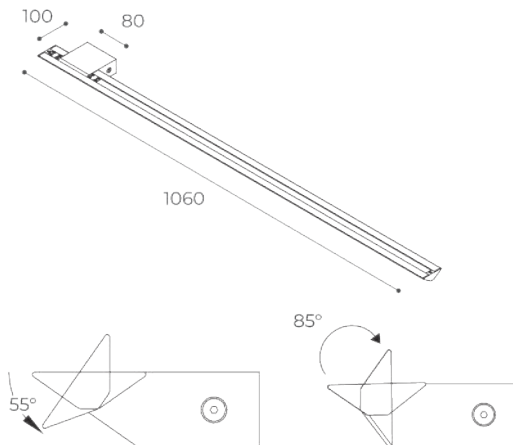

Root Outdoor

SX

Available finishes:

Light Source
Supply
Dimmer
CRI
IP rating
Electrical Class
Application
Diffuser
Shape

mid power led
24V
PWM
≥80
IP65
III
wall, roof
opal resin
rectangular

Power 24V - 12W
Led Colour temp. 2800K / 3150K

indirect lighting only

		lm	white	sand	graphite	aluminium	corten	green
2800K	24V	783	901631012	901631013	901631014	901631015	901631018	901631016
12W								
		lm	white	sand	graphite	aluminium	corten	green
3150K	24V	824	901611012	901611013	901611014	901611015	901611018	901611016
12W								

The light colour of this fixture may shift by approximately ±150K due to the protective resin covering the leds.

La tonalità di colore è soggetta ad una variazione di ±150K dovuta all'applicazione di resina protettiva sui led.