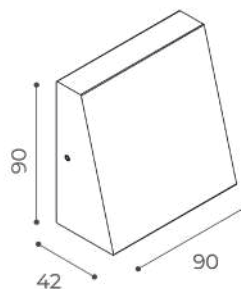

Itaca 90

wall

Available finishes:

- white
- sand
- graphite
- aluminium
- corten
- olive green

Light Source mid power led
Supply 24V / 220-240V
Dimmer only 24V (PWM)
CRI ≥80
IP rating IP66
Dimmer phase cut 220-240V
Electrical Class II, III
Application wall
Diffuser texturized sandblasted glass

Power 24V 3,4Wled-4,1We
220-240V 3,4Wled - 4,8We
Led Colour temp. 2700K / 3000K