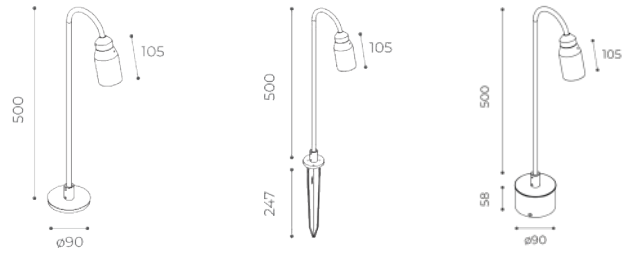

Muse Spot 03 Bend-Shape Stem

h500

Available finishes:

Light Source power led
Supply 24V / 220-240V
Dimmer only 24V (PWM)
CRI ≥80
Electrical Class II, III
IP rating 65
Application ground
Diffuser transparent tempered glass

Power 24V 5,8Wled- 6,3We
220-240V 5,8Wled - 8,6We
Led Colour temp. 2700/3000K

WITH BASE

					lm		black	green
2700K 5,8Wled 6,3We	24V	III	▲ 10°	243	with honeycomb	90203211511	9020321516	
			▲ 10°	405	without honeycomb	90203211611	9020321616	
			▲ 26°	251	with honeycomb	9020324711	9020324716	
			▲ 26°	432	without honeycomb	9020324811	9020324816	
			▲ 52°	135	with honeycomb	9020325111	9020325116	
			▲ 52°	409	without honeycomb	9020325211	9020325216	
2700K 5,8Wled 6,3We	220-240V	II	▲ 10°	243	with honeycomb	90203111511	90203111516	
			▲ 10°	405	without honeycomb	90203111611	90203111616	
			▲ 26°	251	with honeycomb	9020314711	9020314716	
			▲ 26°	432	without honeycomb	9020314811	9020314816	
			▲ 52°	135	with honeycomb	9020315111	9020315116	
			▲ 52°	409	without honeycomb	9020315211	9020315216	
3000K 5,8Wled 6,3We	24V	III	▲ 10°	253	with honeycomb	90201211511	9020121516	
			▲ 10°	422	without honeycomb	90201211611	9020121616	
			▲ 26°	264	with honeycomb	9020124711	9020124716	
			▲ 26°	455	without honeycomb	9020124811	9020124816	
			▲ 52°	142	with honeycomb	9020125111	9020125116	
			▲ 52°	431	without honeycomb	9020125211	9020125216	
3000K 5,8Wled 6,3We	220-240V	II	▲ 10°	253	with honeycomb	90201111511	90201111516	
			▲ 10°	422	without honeycomb	90201111611	90201111616	
			▲ 26°	264	with honeycomb	9020114711	9020114716	
			▲ 26°	455	without honeycomb	9020114811	9020114816	
			▲ 52°	142	with honeycomb	9020115111	9020115116	
			▲ 52°	431	without honeycomb	9020115211	9020115216	

WITH SPIKE

					lm		black	green
2700K 5,8Wled 6,3We	24V	III	▲ 10°	243	with honeycomb	90203211711	90203211716	
			▲ 10°	405	without honeycomb	90203211811	90203211816	
			▲ 26°	251	with honeycomb	9020324911	9020324916	
			▲ 26°	432	without honeycomb	9020325011	9020325016	
			▲ 52°	135	with honeycomb	9020325311	9020325316	
			▲ 52°	409	without honeycomb	9020325411	9020325416	
3000K 5,8Wled 6,3We	24V	II	▲ 10°	253	with honeycomb	90201211711	90201211716	
			▲ 10°	422	without honeycomb	90201211811	90201211816	
			▲ 26°	264	with honeycomb	9020124911	9020124916	
			▲ 26°	455	without honeycomb	9020125011	9020125016	
			▲ 52°	142	with honeycomb	9020125311	9020125316	
			▲ 52°	431	without honeycomb	9020125411	9020125416