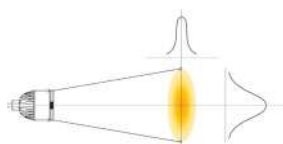

ACCESSORIES

**Beam Spreader Snap**

Increase the beam angle from standard 10° to:

- 36° code **9084**
- 60° code **9085**

Lumen transmissivity: 90%

Diameter: 50mm. **Thickness:** 2mm

Magnetic attach force: 0.6N

**Linear Snap**

Ensure elliptical beam angle for wall washing effect or asymmetric projections:

- 10°x60° code **9086**

Lumen transmissivity: 90%

Diameter: 50mm. **Thickness:** 2mm

Magnetic attach force: 0.6N