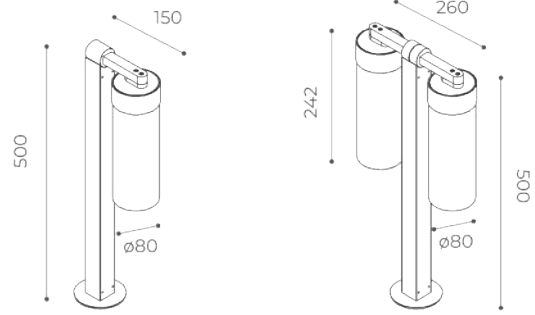

Gler Sun

bollard h500