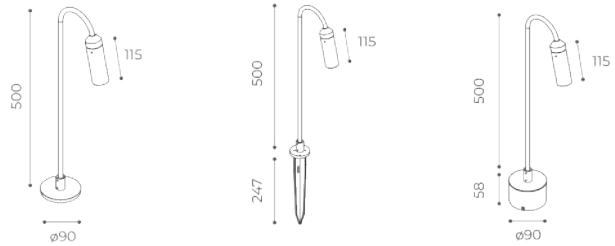

Muse Spot 02 Bend-Shape Stem

h500

Available finishes:

Light Source power led
Supply 24V / 220-240V
Dimmer only 24V (PWM)
CRI ≥80
Electrical Class II, III
IP rating 65
Application ground
Diffuser transparent tempered glass

Power 24V 2Wled- 3We
220-240V 2Wled - 2,8We
Led Colour temp. 2700/3000K

WITH BASE

				lm		black		green	
2700K 2Wled 3We	24V	III	▲	18°	98	with honeycomb	9020323111	9020323116	
				18°	169	without honeycomb	9020323211	9020323216	
				36°	75	with honeycomb	9020323511	9020323516	
				36°	224	without honeycomb	9020323611	9020323616	

				lm		black		green	
2700K 2Wled 2,8We	220-240V	II	▲	18°	98	with honeycomb	9020313111	9020313116	
				18°	169	without honeycomb	9020313211	9020313216	
				36°	75	with honeycomb	9020313511	9020313516	
				36°	224	without honeycomb	9020313611	9020313616	

				lm		black		green	
3000K 2Wled 3We	24V	III	▲	18°	103	with honeycomb	9020123111	9020123116	
				18°	178	without honeycomb	9020123211	9020123216	
				36°	79	with honeycomb	9020123511	9020123516	
				36°	236	without honeycomb	9020123611	9020123616	

				lm		black		green	
3000K 2Wled 2,8We	220-240V	II	▲	18°	103	with honeycomb	9020113111	9020113116	
				18°	178	without honeycomb	9020113211	9020113216	
				36°	79	with honeycomb	9020113511	9020113516	
				36°	236	without honeycomb	9020113611	9020113616	

WITH SPIKE

				lm		black		green	
2700K 2Wled 3We	24V	III	▲	18°	98	with honeycomb	9020323311	9020323316	
				18°	169	without honeycomb	9020323411	9020323416	
				36°	75	with honeycomb	9020323711	9020323716	
				36°	224	without honeycomb	9020323811	9020323816	

				lm		black		green	
3000K 2Wled 3We	24V	III	▲	18°	103	with honeycomb	9020123311	9020123316	
				18°	178	without honeycomb	9020123411	9020123416	
				36°	79	with honeycomb	9020123711	9020123716	
				36°	236	without honeycomb	9020123811	9020123816