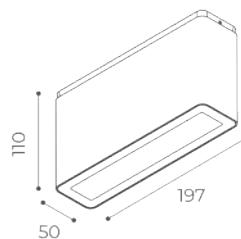

Divar Roof

Available finishes:

- white
- sand
- graphite
- aluminium
- corten
- olive green

Light Source power led / mid power led
Supply 220-240V
Dimmer upon request
CRI ≥80
IP rating IP65
Electrical Class I
Application roof
Diffuser transparent glass / sandblasted

Power 220-240V 12,1Wled 15,4We
5,7Wled 7,2 We
Led Colour temp. 2700K / 3000K