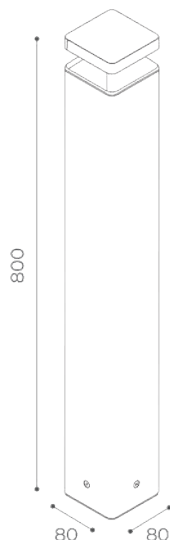

Matita Square

h800

Available finishes:

- white
- sand
- graphite
- aluminium
- corten
- olive green **on request*

Light Source mid power led
Supply 220-240V
CRI ≥80
Electrical Class II
IP rating 65
Application ground
Diffuser frosted polycarbonate

Power 220-240V 6,2Wled 8,5We
Led Colour temp. 2700K/3000K

		lm		white	sand	graphite	aluminium	corten
2700K 6,2Wled 8,5 We	220- 240V	White Reflector	350	901331042	901331043	901331044	901331045	901331048
		Black Reflector	212	901331052	901331053	901331054	901331055	901331058
3000K 6,2Wled 8,5 We	220- 240V	White Reflector	368	901311042	901311043	901311044	901311045	901311048
		Black Reflector	223	901311052	901311053	901311054	901311055	901311058

ACCESSORIES:

code 9041 | anchor bolts □76(100 min) x 160mm