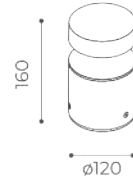

Matita

h160

Available finishes:

-  white
-  sand
-  graphite
-  aluminium
-  corten
-  olive green **on request*

Light Source Supply

mid power led
220-240V direct
or 220-240V power supply
included

Power

10We direct / 220-240V
10WLed - 13,5We