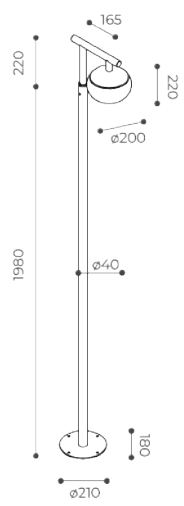

Lea 200 bollard

h200

Available finishes:

- white
- sand
- graphite
- aluminium
- corten
- olive green

Light Source
Supply
CRI
IP rating
Electrical Class
Application
Diffuser

E27 bulb
220-240V
≥80
IP65
II
floor, ground
white opal glass hemisphere

Power 15W max
Led Colour temp. 3000K

					white	sand	graphite	aluminium	corten	green
E27	220-240V	3000K	diffused	base	903111062	903111063	903111064	903111065	903111068	9031110616
15Wmax				in-ground	903111072	903111073	903111074	903111075	903111078	9031110716