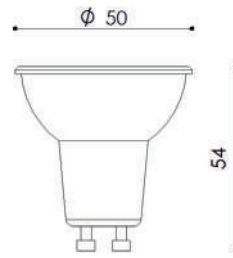

Snap System Accessories

SORAA®