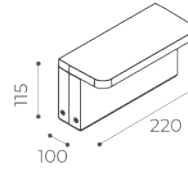

Zeus

h115

Available finishes:

Light Source mid power led
Supply 220-240V
Dimmer upon request
CRI ≥80
Electrical Class II
IP rating 65
Application ground
Diffuser transparent tempered glass

Power 220-240V 10Wled 12,6We
Led Colour temp. 2700K/3000K

		lm	white	sand	graphite	aluminium	corten	green
2700K 10Wled 12,6 We	220-240V	645	901531042	901531043	901531044	901531045	901531048	901531046
3000K 10Wled 12,6 We	220-240V	672	901511042	901511043	901511044	901511045	901511048	901511046