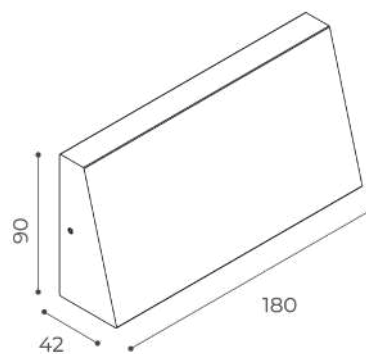

Itaca 180

wall

Available finishes:

Light Source mid power led
Supply 24V / 220-240V
Dimmer only 24V (PWM)
CRI ≥80
IP rating IP66
Dimmer phase cut 220-240V
Electrical Class II, III
Application wall
Diffuser texturized sandblasted glass

Power 24V 6,6Wled-8We
220-240V 6,6Wled - 8,7We
Led Colour temp. 2700K / 3000K

				white	sand	graphite	aluminium	corten	green
2700K 6,6Wled 8We	24V	III	lm	903032032	903032033	903032034	903032035	903032038	9030320316
3000K 6,6Wled 8We	24V	III	lm	903012032	903012033	903012034	903012035	903012038	9030120316
2700K 6,6Wled 8,7We	220-240V	II	lm	903031032	903031033	903031034	903031035	903031038	9030310316
3000K 6,6Wled 8,7We	220-240V	II	lm	903011032	903011033	903011034	903011035	903011038	9030110316