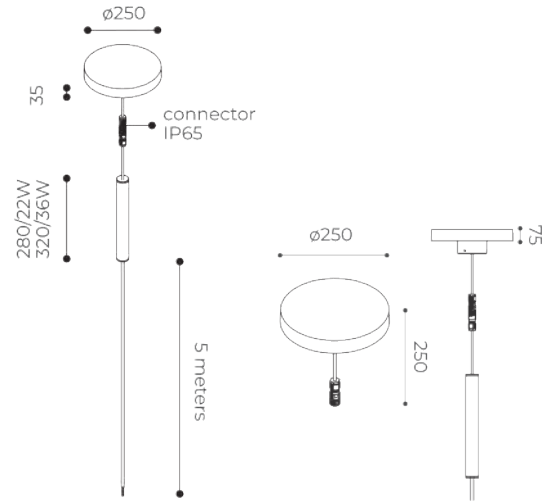

Nail Transparent Glass

Ø60/Ø76

Available finishes:

Light Source power led
Supply 220-240V
Dimmer upon request
CRI ≥80
IP rating IP65
Electrical Class I
Application top pole
Diffuser tempered transparent glass

Power 220-240V 36W/Led 40We
Led Colour temp. 3000K

Ø60

			lm	white	sand	graphite
3000K	220- 240V	▲ 30°	4960	902111002	902111003	902111004
36Wled		▲ 130°	4660	902111012	902111013	902111014
40We		▲ 150°	3990	902111022	902111023	902111024

Ø76

			lm	white	sand	graphite
3000K	220- 240V	▲ 30°	4960	902111032	902111033	902111034
36Wled		▲ 130°	4660	902111042	902111043	902111044
40We		▲ 150°	3990	902111052	902111053	902111054