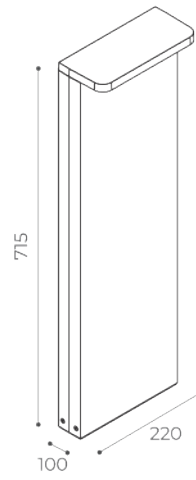

Zeus

h715

Available finishes:

Light Source mid power led
Supply 220-240V
Dimmer upon request
CRI ≥80
Electrical Class II
IP rating 65
Application ground
Diffuser transparent tempered glass

Power 220-240V 10Wled 12,6We
Led Colour temp. 2700K/3000K

h715

		lm	white	sand	graphite	aluminium	corten	green
2700K 10Wled 12,6 We	220-240V	645	901531062	901531063	901531064	901531065	901531068	9015310616
3000K 10Wled 12,6 We	220-240V	672	901511062	901511063	901511064	901511065	901511068	9015110616