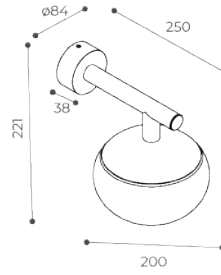

Lea 200

applique

Available finishes:

- white
- sand
- graphite
- aluminium
- corten
- olive green

Light Source
Supply
CRI
IP rating
Electrical Class
Application
Diffuser

E27 bulb
220-240V
≥80
IP65
II
wall
white opal glass hemisphere

Power 15W max
Led Colour temp. 3000K

				white	sand	graphite	aluminium	corten	green
E27	220-240V	3000K	diffused	903111052	903111053	903111054	903111055	903111058	9031110516
15Wmax