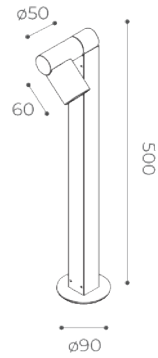

Muse Spot 04

bollard h500

Available finishes:

- black
- olive green **on request*

Light Source power led
Supply 24V / 220-240V
Dimmer only 24V (PWM)
CRI ≥80
Electrical Class II, III
IP rating 65
Application ground
Diffuser transparent tempered glass

Power 24V 5,8Wled - 6,3We
220-240V 5,8Wled - 8,6We
Led Colour temp. 2700/3000K