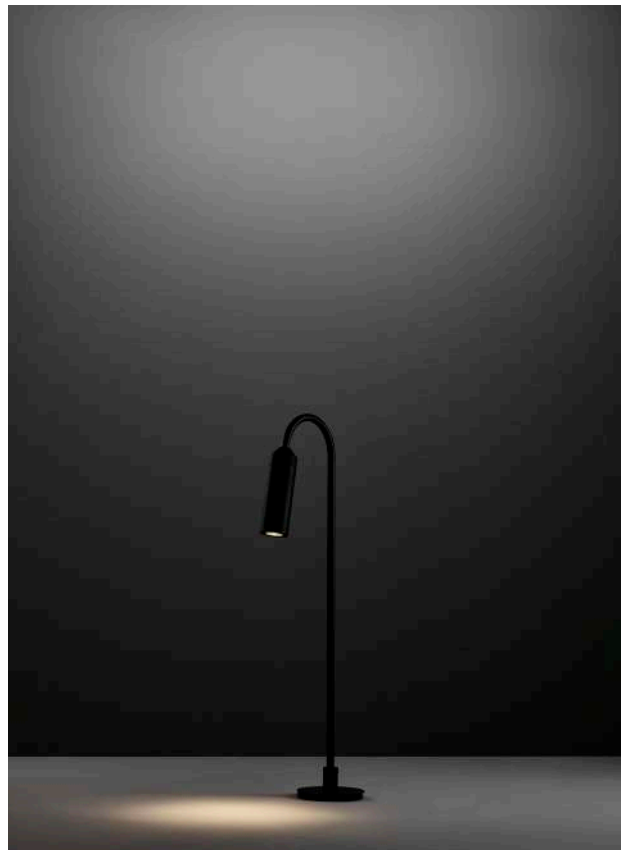

Power 24V 5,8Wled- 6,3We
 220-240V 5,8Wled - 8,6We
Led Colour temp. 2700/3000K

				lm		black	
2700K 5,8Wled 8,6We	220-240V	II	▲ 10°	243	with honeycomb	90203111311	
			▲ 10°	405	without honeycomb	90203111411	
			▲ 26°	251	with honeycomb	9020312711	
			▲ 26°	432	without honeycomb	9020312811	
			▲ 52°	135	with honeycomb	9020312911	
			▲ 52°	409	without honeycomb	9020313011	
				lm		black	
2700K 5,8Wled 6,3We	24V	III	▲ 10°	243	with honeycomb	90203211311	
			▲ 10°	405	without honeycomb	90203211411	
			▲ 26°	251	with honeycomb	9020322711	
			▲ 26°	432	without honeycomb	9020322811	
			▲ 52°	135	with honeycomb	9020322911	
			▲ 52°	409	without honeycomb	9020323011	
				lm		black	
3000K 5,8Wled 8,6We	220-240V	II	▲ 10°	253	with honeycomb	90201111311	
			▲ 10°	422	without honeycomb	90201111411	
			▲ 26°	264	with honeycomb	9020112711	
			▲ 26°	455	without honeycomb	9020112811	
			▲ 52°	142	with honeycomb	9020112911	
			▲ 52°	431	without honeycomb	9020113011	
				lm		black	
3000K 5,8Wled 6,3We	24V	III	▲ 10°	253	with honeycomb	90201211311	
			▲ 10°	422	without honeycomb	90201211411	
			▲ 26°	264	with honeycomb	9020122711	
			▲ 26°	455	without honeycomb	9020122811	
			▲ 52°	142	with honeycomb	9020122911	
			▲ 52°	431	without honeycomb	9020123011	