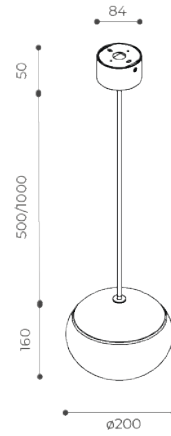

Lea 200 suspension

h500 / h1000