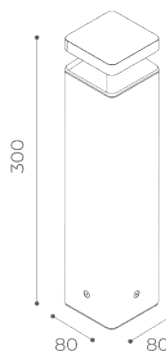

ACCESSORIES:

code 9041 | anchor bolts □76(100 min) x 160mm

Matita Square

h300

Available finishes:

- white
- sand
- graphite
- aluminium
- corten
- olive green **on request*

Light Source mid power led
Supply 220-240V
CRI ≥80
Electrical Class II
IP rating 65
Application ground
Diffuser frosted polycarbonate