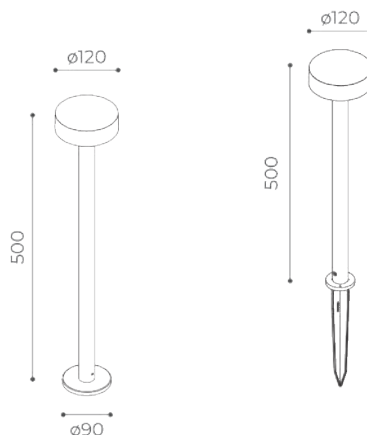

Sofia Base e Spike

h500

Available finishes:

- white
- sand
- graphite
- aluminium
- corten
- olive green **on request*

Light Source Supply

mid power led
24V or 220-240V
mains voltage

Dimmer CRI

only 24V (PWM)
≥80

Electrical Class

I, III

IP rating

65

Application

floor

Diffuser

transparent tempered glass

Power

10We 230V / 24V 10Wled

Led Colour temp.

2700K/3000K

			lm	white	sand	graphite	aluminium	corten
2700K 10W@230V	220-240V	Base	1094	901237072	901237073	901237074	901237075	901237078
		Spike	1094	901237132	901237133	901237134	901237135	901237138
			lm	white	sand	graphite	aluminium	corten
3000K 10W@230V	220-240V	Base	1152	901217072	901217073	901217074	901217075	901217078
		Spike	1152	901217132	901217133	901217134	901217135	901217138
			lm	white	sand	graphite	aluminium	corten
2700K 10Wled	24V III	Base	1094	901237102	901237103	901237104	901237105	901237108
		Spike	1094	901237162	901237163	901237164	901237165	901237168
			lm	white	sand	graphite	aluminium	corten
3000K 10Wled	24V III	Base	1152	901217102	901217103	901217104	901217105	901217108
		Spike	1152	901217162	901217163	901217164	901217165	901217168