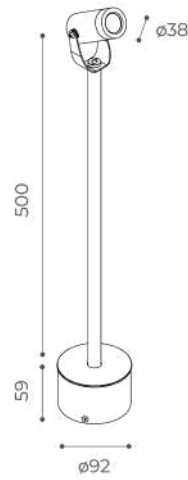

Dx Ø38 Stem Base h.500

18° | 36°

Available finishes:

Light Source power led
Supply 220-240V
Dimmer not
CRI ≥80
IP rating IP65
Electrical Class II
Application ground
Diffuser transparent glass

Power 220-240V 2Wled - 3,5We
Led Colour temp. 2700K / 3000K

		fascio	lm	aluminium	bronze	black	green
2700K 2Wled 3,5We	220-240V	▲ 18°with honeycomb	98	900431456	900431459	900431457	9004314516
		▲ 36°with honeycomb	74	900431516	900431519	900431517	9004315116
		▲ 18°without honeycomb	103	900431486	900431489	900431487	9004314816
		▲ 36°without honeycomb	222	900431546	900431549	900431547	9004315416

		fascio	lm	aluminium	bronze	black	green
3000K 2Wled 3,5We	220-240V	▲ 18°with honeycomb	103	900411456	900411459	900411457	9004114516
		▲ 36°with honeycomb	78	900411516	900411519	900411517	9004115116
		▲ 18°without honeycomb	178	900411486	900411489	900411487	9004114816
		▲ 36°without honeycomb	234	900411546	900411549	900411547	9004115416