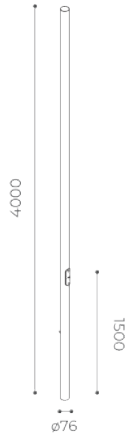

ACCESSORIES

Ø76mm
h4000mm
colour **White**
code **90622**

Ø76mm
h4000mm
colour **Sand**
code **90623**

Ø76mm
h4000mm
colour **Graphite**
code **90624**

ACCESSORIES:

code **90622 / 90623 / 90624**