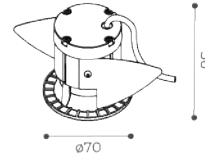

Dotlight

Ø70