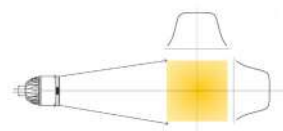

Louver Snap

Eliminates high angle glare.

- Cutoff angle 40° code **9088**

Diameter: 51,1mm. **Thickness:** 9mm

Magnetic attach force: 0.6N