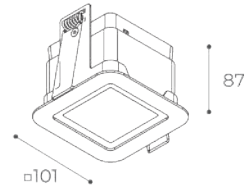

Talon Recessed

Available finishes:

Light Source power led / mid power led
Supply 220-240V
Dimmer upon request
CRI ≥80
IP rating IP65
Electrical Class II
Application ceiling
Diffuser transparent glass / sandblasted

Power 220-240V 8,2Wled 10,7
4,8Wled 5,8We
Led Colour temp. 2700K / 3000K