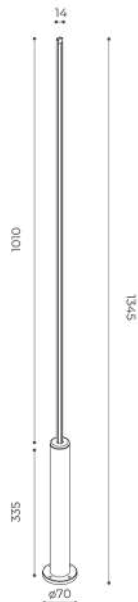

Nothing

h1000

Available finishes:

Light Source mid power led
Supply 24V / 220-240V
Dimmer only 24V (PWM)
CRI ≥80
IP rating IP66
Electrical Class II, III
Application ground, soil
Diffuser opal resin

Power 24V 12Wled
220-240V 12Wled - 16,2We
Led Colour temp. 2700K / 3000K