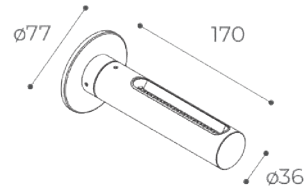

Muse Capsule Wall

mono/double emission

Available finishes:

- black
- aluminium
- bronze
- olive green **on request*

SUPPORT ONLY:

- black

Light Source mid power led
Supply 24V
Dimmer PWM
CRI ≥80
Electrical Class III
IP rating 65
Application wall
Diffuser polyurethane opal resin

Power 24V 4Wled / 2x4Wled
Led Colour temp. 2700/2800K - 3000/3100K

			lm	black	aluminium	bronze
2700/2800K	24V					
4Wled-4We		mono emission	570	902032747	902032746	902032749
2x4Wled-2x4We		double emission	2x570	902032757	902032756	902032759

			lm	black	aluminium	bronze
3000/3100K	24V					
4Wled-4We		mono emission	600	902012747	902012746	902012749
2x4Wled-2x4We		double emission	2x600	902012757	902012756	902012759

The light colour of this fixture may shift by approximately ±150K due to the protective resin covering the leds.

La tonalità di colore è soggetta ad una variazione di ±150K dovuta all'applicazione di resina protettiva sui led.