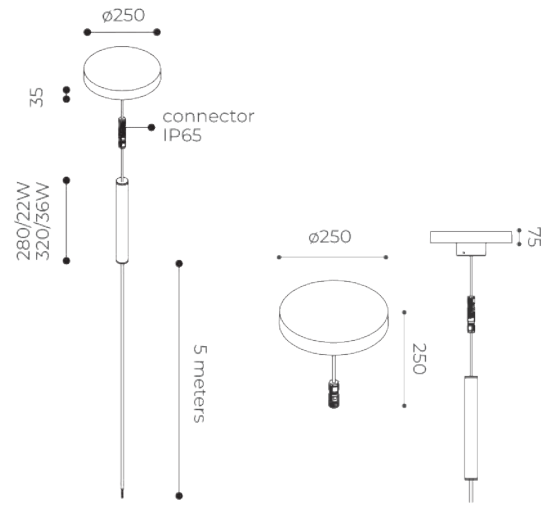

Nail Sandblasted Glass

Ø60

Available finishes:

- white
- sand
- graphite
- olive green **on request*

Light Source power led
Supply 220 - 240V
Dimmer upon request
CRI ≥80
IP rating IP65
Electrical Class I
Application top pole
Diffuser tempered transparent glass

Power 220-240V 22W/led 25We
Led Colour temp. 3000K

Ø60

		lm	white	sand	graphite
3000K	220- 240V	diffused	2330	902111062	902111063
22W/led					902111064
25We