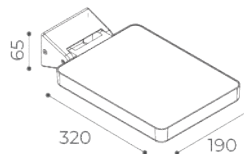

Miron 24

Available finishes:

- white
- sand
- graphite
- aluminium
- corten
- olive green **on request*

Light Source power led
Supply 220-240V
Dimmer upon request
CRI ≥80
IP rating IP65
Electrical Class I
Application floor, wall, pole, ceiling
Diffuser transparent screen-printed tempered glass

Power 36Wled 40,2We
Led Colour temp. 2700K/3000K