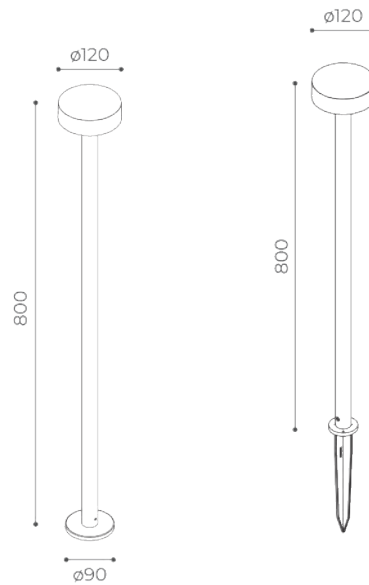

Sofia Base e Spike

h800