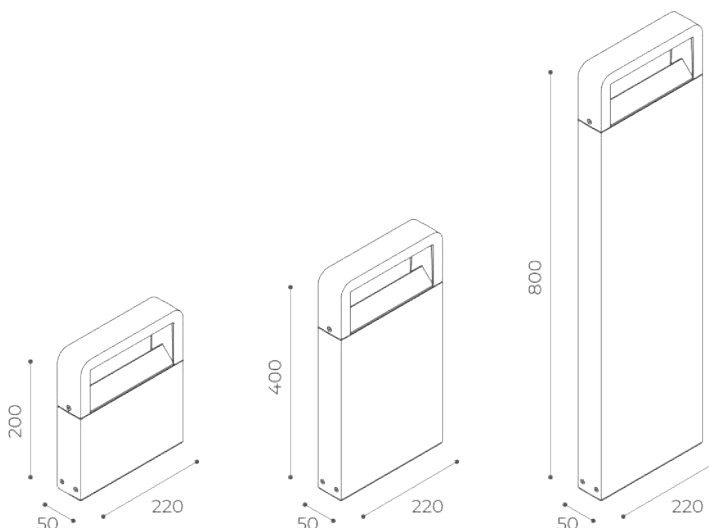

Metoo

bollard

Available finishes:

Light Source mid power led
Supply 220-240V
CRI ≥80
IP rating IP65
Electrical Class I
Application floor /ground
Diffuser sandblasted glass

Power 220-240V 10Wled - 12,6We
Led Colour temp. 2700K / 3000K

H200		lm	white	sand	graphite	aluminium	corten	green
2700K 10Wled 12,6We	220-240V	444	900231012	900231013	900231014	900231015	900231018	900231016
3000K 10Wled 12,6We	220-240V	468	900211012	900211013	900211014	900211015	900211018	900211016
H400		lm	white	sand	graphite	aluminium	corten	green
2700K 10Wled 12,6We	220-240V	444	900231022	900231023	900231024	900231025	900231028	900231026
3000K 10Wled 12,6We	220-240V	468	900211022	900211023	900211024	900211025	900211028	900211026
H800		lm	white	sand	graphite	aluminium	corten	green
2700K 10Wled 12,6We	220-240V	444	900231032	900231033	900231034	900231035	900231038	900231036
3000K 10Wled 12,6We	220-240V	468	900211032	900211033	900211034	900211035	900211038	900211036