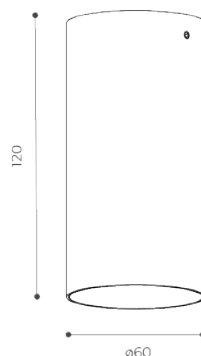

Noctis

Ø60

Available finishes:

Light Source
Supply
Dimmer
CRI
IP rating
Electrical Class
Application
Diffuser

power led
24V / 220-240V
only 24V (PWM)
≥80
IP66
II, III
ceiling
tempered transparente glass

Power 24V 2Wled - 3We
220-240V 2Wled - 4We
Led Colour temp. 2700K / 3000K