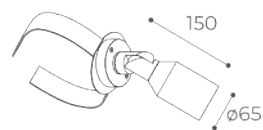

Tree Spot 05

strap length l 1000mm

Available finishes:

- black
- olive green **on request*

Light Source power led
Supply 24V
Dimmer PWM
CRI ≥80
Electrical Class III
IP rating 65
Application tree
Diffuser transparent tempered glass

Power 24V 9Wled - 10We
Led Colour temp. 2700/3000K