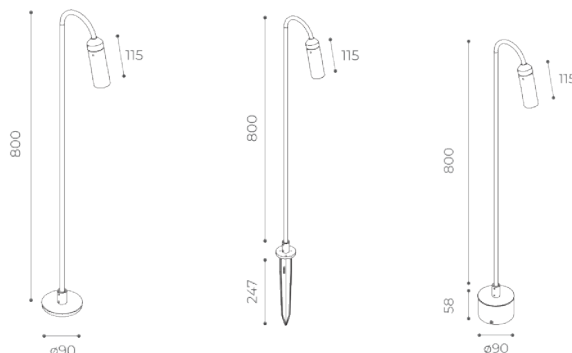

Muse Spot 02 Bend-Shape Stem

h800

Available finishes:

Light Source power led
Supply 24V / 220-240V
Dimmer only 24V (PWM)
CRI ≥80
Electrical Class II, III
IP rating 65
Application ground
Diffuser transparent tempered glass

Power 24V 2Wled- 3We
220-240V 2Wled - We
Led Colour temp. 2700/3000K

WITH BASE

					lm		black	green
2700K 2Wled 3We	24V	III	18°	98	with honeycomb	9020323911	9020323916	
			18°	169	without honeycomb	9020324011	9020324016	
			36°	75	with honeycomb	9020324311	9020324316	
			36°	224	without honeycomb	9020324411	9020324416	

					lm		black	green
2700K 2Wled 2,8We	220-240V	II	18°	98	with honeycomb	9020313911	9020313916	
			18°	169	without honeycomb	9020314011	9020314016	
			36°	75	with honeycomb	9020314311	9020314316	
			36°	224	without honeycomb	9020314411	9020314416	

					lm		black	green
3000K 2Wled 3We	24V	III	18°	103	with honeycomb	9020123911	9020123916	
			18°	178	without honeycomb	9020124011	9020124016	
			36°	79	with honeycomb	9020124311	9020124316	
			36°	236	without honeycomb	9020124411	9020124416	

					lm		black	green
3000K 2Wled 2,8We	220-240V	II	18°	103	with honeycomb	9020113911	9020113916	
			18°	178	without honeycomb	9020114011	9020114016	
			36°	79	with honeycomb	9020114311	9020114316	
			36°	236	without honeycomb	9020114411	9020114416	

WITH SPIKE

					lm		black	green
2700K 2Wled 3We	24V	III	18°	98	with honeycomb	9020324111	9020324116	
			18°	169	without honeycomb	9020324211	9020324216	
			36°	75	with honeycomb	9020324511	9020324516	
			36°	224	without honeycomb	9020324611	9020324616	

					lm		black	green
3000K 2Wled 3We	24V	III	18°	103	with honeycomb	9020124111	9020124116	
			18°	178	without honeycomb	9020124211	9020124216	
			36°	79	with honeycomb	9020124511	9020124516	
			36°	236	without honeycomb	9020124611	9020124616