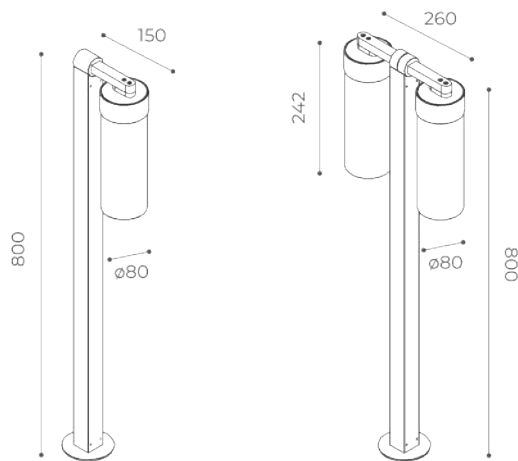

Gler Sun

bollard h800