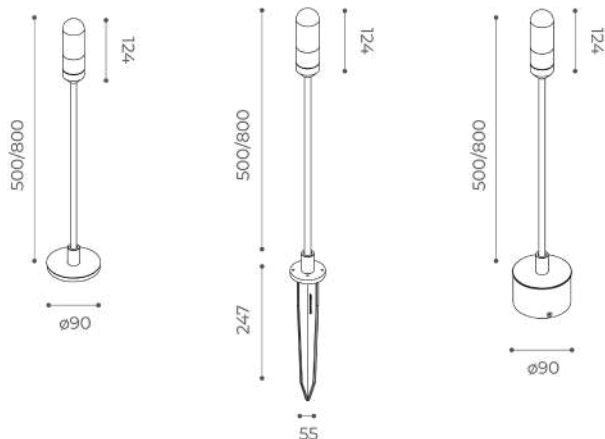

Muse Stilla Decò Stem

h500 / h800

Available finishes:

Light Source mid power led
Supply 24V / 220-240V
Dimmer only 24V (PWM)
CRI ≥90
Electrical Class II, III
IP rating 65
Application floor, ground, roof
Diffuser sandblasted glass

Power 24V 1,5Wled
220-240V 1,5Wled 1,4We
Led Colour temp. 2700/3000K

h500

				lm	black	green
2700K 1,5Wled 1,5We 1,5Wled 2,4We	24V	III	with base	245	902032707	9020327016
			with spike	245	902032717	9020327116
	220-240V	II	with base	245	902031707	9020317016

3000K 1,5Wled 1,5We 1,5Wled 2,4We	24V	III	with base	255	902012707	9020127016
			with spike	255	902012717	9020127116
	220-240V	II	with base	255	902011707	9020117016

h800

2700K 1,5Wled 1,5We 1,5Wled 2,4We	24V	III	with base	245	902032727	9020327216
			with spike	245	902032737	9020327316
	220-240V	II	with base	245	902031727	9020317216

3000K 1,5Wled 1,5We 1,5Wled 2,4We	24V	III	with base	255	902012727	9020127216
			with spike	255	902012737	9020127316
	220-240V	II	with base	255	902011727	9020117216