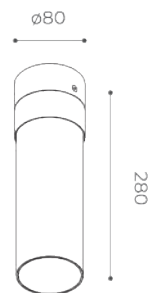

Gler Sun

ceiling