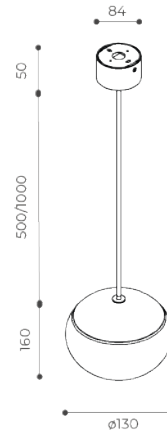

Lea 130 suspension

h500 / h1000