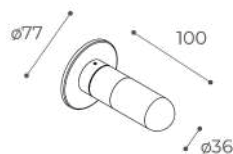

Muse Stilla Wall

Available finishes:

- black
- olive green **on request*

Light Source mid power led
Supply 24V
Dimmer PWM
CRI ≥90
Electrical Class III
IP rating 65
Application wall
Diffuser sandblasted glass

Power 24V 1,5Wled
Led Colour temp. 2700/3000K