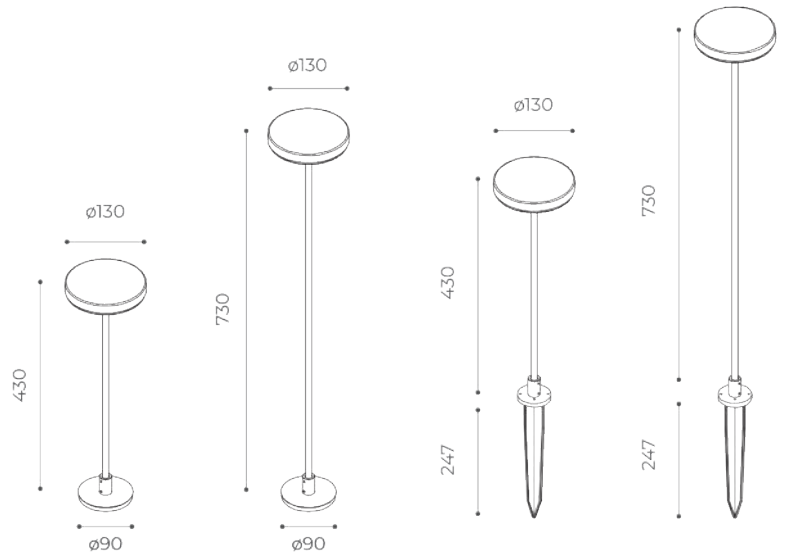

Lila

h430 / h730

Available finishes:

Light Source mid power led
Supply 24V
Dimmer PWM
CRI ≥80
IP rating IP65
Electrical Class III
Application floor, ground
Diffuser sandblasted methacrylate

Power 24V - 6WeLed
Led Colour temp. 2700K / 3000K

h430

		lm		black	green
2700K	24V	560	with base	9025310011	9025310016
6Wled		560	with spike	9025310211	9025310216

3000K	24V	578	with base	9025110011	9025110016
6Wled		578	with spike	9025110211	9025110216

h730

		lm		black	green
2700K	24V	560	with base	9025310111	9025310116
6Wled		560	with spike	9025310311	9025310316

3000K	24V	578	with base	9025110111	9025110116
6Wled		578	with spike	9025110311	9025110316