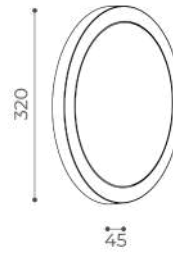

Aria

Available finishes:

- white
- sand
- graphite
- aluminium
- corten
- olive green

Light Source mid power led
Supply 220-240V
Dimmer phase cut
CRI ≥80
IP rating 65
Electrical Class II
Application wall/ceiling
Diffuser polycarbonate

Power 220-240V 12Wled - 16We
Led Colour temp. 2700K/3000K