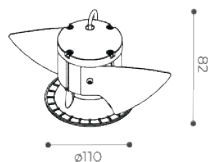

Dotlight

Ø110

Available finishes:

- white
- sand
- graphite
- aluminium
- corten
- bronze

Light Source power led
Supply 24V / 220-240V
Dimmer only 24V (PWM)
CRI ≥80
Electrical Class II, III
IP rating 66
Application downlight
Diffuser transparent / sandblated diffuser

Power 24V 9Wled -10,5We
220-240V 9Wled - 12We
Led Colour temp.: 2700K/3000k