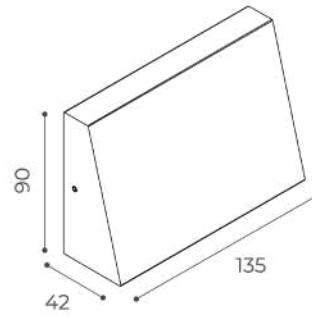

Itaca 135

wall