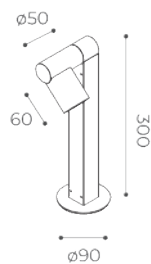

Muse Spot 04

bollard h300

Available finishes:

- black
- olive green **on request*

Light Source power led
Supply 24V / 220-240V
Dimmer only 24V (PWM)
CRI ≥80
Electrical Class II, III
IP rating 65
Application ground
Diffuser transparent tempered glass

Power 24V 5,8Wled - 6,3We
220-240V 5,8Wled - 8,6We
Led Colour temp. 2700/3000K