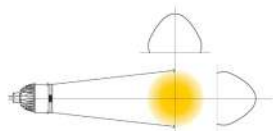

Flat Top Snap

Provide even illumination enter to edge. It allows to obtain a square light beam.

- 25°x25° code **9087**

Lumen transmissivity: 90%

Diameter: 50mm. **Thickness:** 2mm

Magnetic attach force: 0.6N