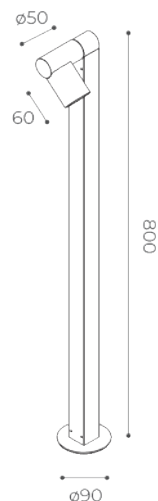

Muse Spot 04

bollard h800

Available finishes:

- black
- olive green **on request*

Light Source power led
Supply 24V / 220-240V
Dimmer only 24V (PWM)
CRI ≥80
Electrical Class II, III
IP rating 65
Application ground
Diffuser transparent tempered glass

Power 24V 5,8Wled- 6,3We
220-240V 5,8Wled - 8,6We
Led Colour temp. 2700/3000K