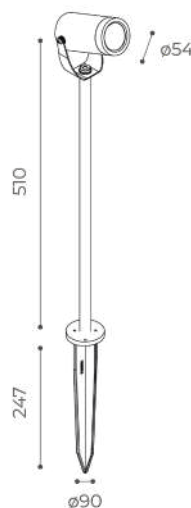

Dx Ø54 Stem Spike h.510

10° | 26° | 52°

Available finishes:

Light Source power led
Supply 24V / 220-240V
Dimmer only 24V (PWM)
CRI ≥80
IP rating IP65
Electrical Class II, III
Application ground
Diffuser transparent glass

Power 24V 5,8Wled -6,3We
220-240V 5,8Wled - 6,9We
Led Colour temp. 2700K / 3000K