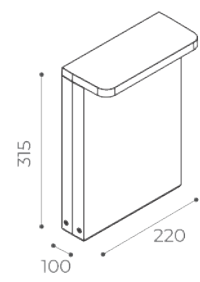

Zeus

h315

Available finishes:

- white
- sand
- graphite
- aluminium
- corten
- olive green

Light Source mid power led
Supply 220-240V
Dimmer upon request
CRI ≥80
Electrical Class II
IP rating 65
Application ground
Diffuser transparent tempered glass

Power 220-240V 10Wled 12,6We
Led Colour temp. 2700K/3000K