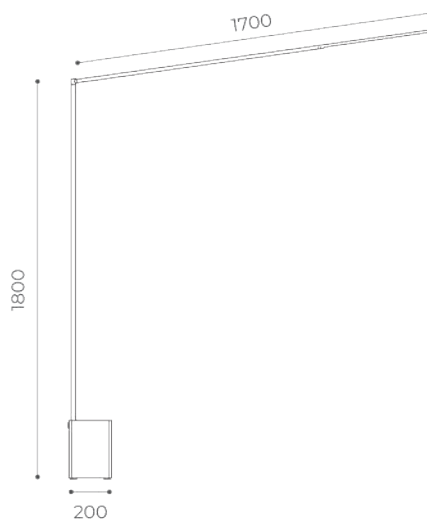

Cable&Plug Version | IP20

		lm	code
2700K	II	1040	901931067
3000K		1080	901911067
11,5Wled			
14We			

Bella

Bella PRO

Bella

L 1700

Available finishes:

black