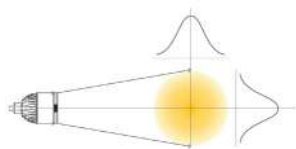

ACCESSORIES

**Beam Spreader Snap**

Increase the beam angle from standard 10° to:

- 36° code **9084**
- 60° code **9085**

Lumen transmissivity: 90%

Diameter: 50mm. **Thickness:** 2mm

Magnetic attach force: 0.6N