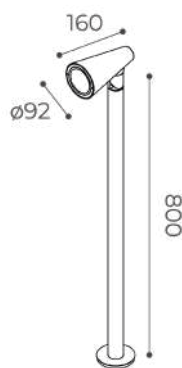

Ster Spot Bollard

h800