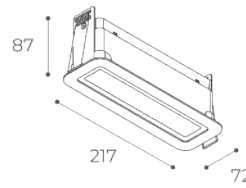

Divar Recessed

Available finishes:

white

Light Source
Supply
Dimmer
CRI
IP rating
Electrical Class
Application
Diffuser

power led / mid power led
220-240V
upon request
≥80
IP65
II
ceiling
transparent glass / sandblasted

Power

220-240V 12,1Wled 15,4We
5,7Wled 7,2 We
2700K / 3000K

Led Colour temp.