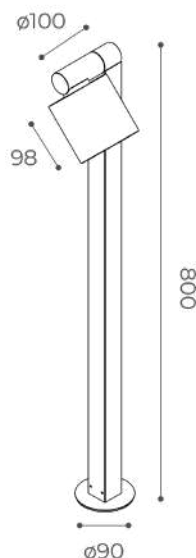

Muse Spot 01 Bollard

h800

Available finishes:

- white
- sand
- aluminium
- black
- olive green **on request*

SUPPORT ONLY:

- black

Light Source cob led
Supply 220-240V
CRI ≥80
Electrical Class II
IP rating 65
Application ground
Diffuser transparent tempered glass

Power 12Wled/15We
Led Colour temp. 2700/3000K

		lm			white	sand	aluminium	black
2700K 12Wled 15We	220-240V	▲ 15°		with honeycomb	9020311002	9020311003	9020311005	90203110011
		▲ 15°	1237	without honeycomb	9020311012	9020311013	9020311015	90203110111
		▲ 26°		with honeycomb	9020311022	9020311023	9020311025	90203110211
		▲ 26°	1182	without honeycomb	9020311032	9020311033	9020311035	90203110311
		▲ 36°		with honeycomb	9020311042	9020311043	9020311045	90203110411
		▲ 36°	1182	without honeycomb	9020311052	9020311053	9020311055	90203110511
		▲ 60°	1098	without honeycomb	9020311062	9020311063	9020311065	90203110611

		lm			white	sand	aluminium	black
3000K 12Wled 15We	220-240V	▲ 15°		with honeycomb	9020111002	9020111003	9020111005	90201110011
		▲ 15°	1288	without honeycomb	9020111012	9020111013	9020111015	90201110111
		▲ 26°		with honeycomb	9020111022	9020111023	9020111025	90201110211
		▲ 26°	1230	without honeycomb	9020111032	9020111033	9020111035	90201110311
		▲ 36°		with honeycomb	9020111042	9020111043	9020111045	90201110411
		▲ 36°	1230	without honeycomb	9020111052	9020111053	9020111055	90201110511
		▲ 60°	1144	without honeycomb	9020111062	9020111063	9020111065	90201110611