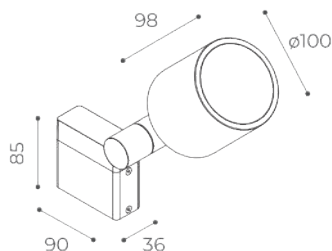

Muse Spot 01

small box

Available finishes:

- white
- sand
- aluminium
- black
- olive green **on request*

Light Source cob led
Supply 220-240V
CRI ≥80
Electrical Class II
IP rating 65
Application wall, ground, roof
Diffuser transparent tempered glass

Power 12Wled/15We
Led Colour temp. 2700/3000K