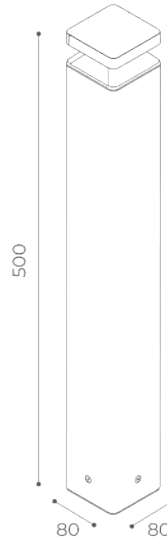

ACCESSORIES:

code 9041 | anchor bolts □76(100 min) x 160mm

Matita Square

h500

Available finishes:

- white
- sand
- graphite
- aluminium
- corten
- olive green **on request*

Light Source mid power led
Supply 220-240V
CRI ≥80
Electrical Class II
IP rating 65
Application ground
Diffuser frosted polycarbonate