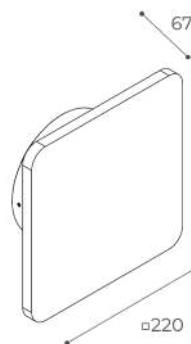

Mimicry Square

Available finishes:

natural clay

Light Source mid power led
Supply 220-240V
CRI ≥80
Electrical Class I
IP rating 65
Application wall
Diffuser transparent polycarbonate
Shape square

Power 220-240v 10Wled - 13We
Led Colour temp. 2700K/3000K
Emission 360°

		lm	natural clay
2700K 10Wled 13We	220-240V	593	901831010

		lm	natural clay
3000K 10Wled 13We	220-240V	625	901811010

Mimicry is sold ready to be painted; if you want to use it with its natural finish, it must be specified when ordering, and a specific protective treatment will be applied. After treatment the fixture can't be painted.

Mimicry è venduta per essere verniciata, se si vuole utilizzare con effetto naturale va indicato in fase d'ordine, verrà così eseguito un trattamento protettivo specifico. Il prodotto trattato non può essere verniciato.