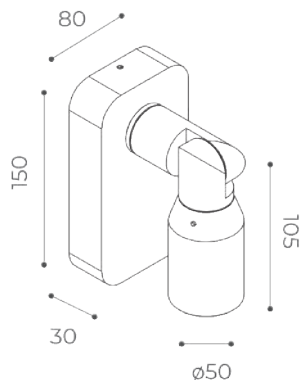

Muse Turn Box

Spot 03

Available finishes:

- black
- olive green **on request*

Light Source power led
Supply 220-240V
CRI ≥80
Electrical Class II
IP rating 65
Application wall, ground, roof
Diffuser transparent tempered glass

Power 220-240V 5,8Wled - 8,6We
Led Colour temp. 2700/3000K

				lm	black
2700K 5,8Wled 8,6We	220-240V	10° ▲	with honeycomb	243	90203110711
		10° ▲	without honeycomb	405	90203110811
		26° ▲	with honeycomb	251	9020311511
		26° ▲	without honeycomb	432	9020311611
		52° ▲	with honeycomb	135	9020311711
		52° ▲	without honeycomb	409	9020311811

				lm	black
3000K 5,8Wled 8,6We	220-240V	10° ▲	with honeycomb	253	90201110711
		10° ▲	without honeycomb	422	90201110811
		26° ▲	with honeycomb	264	9020111511
		26° ▲	without honeycomb	455	9020111611
		52° ▲	with honeycomb	142	9020111711
		52° ▲	without honeycomb	431	9020111811